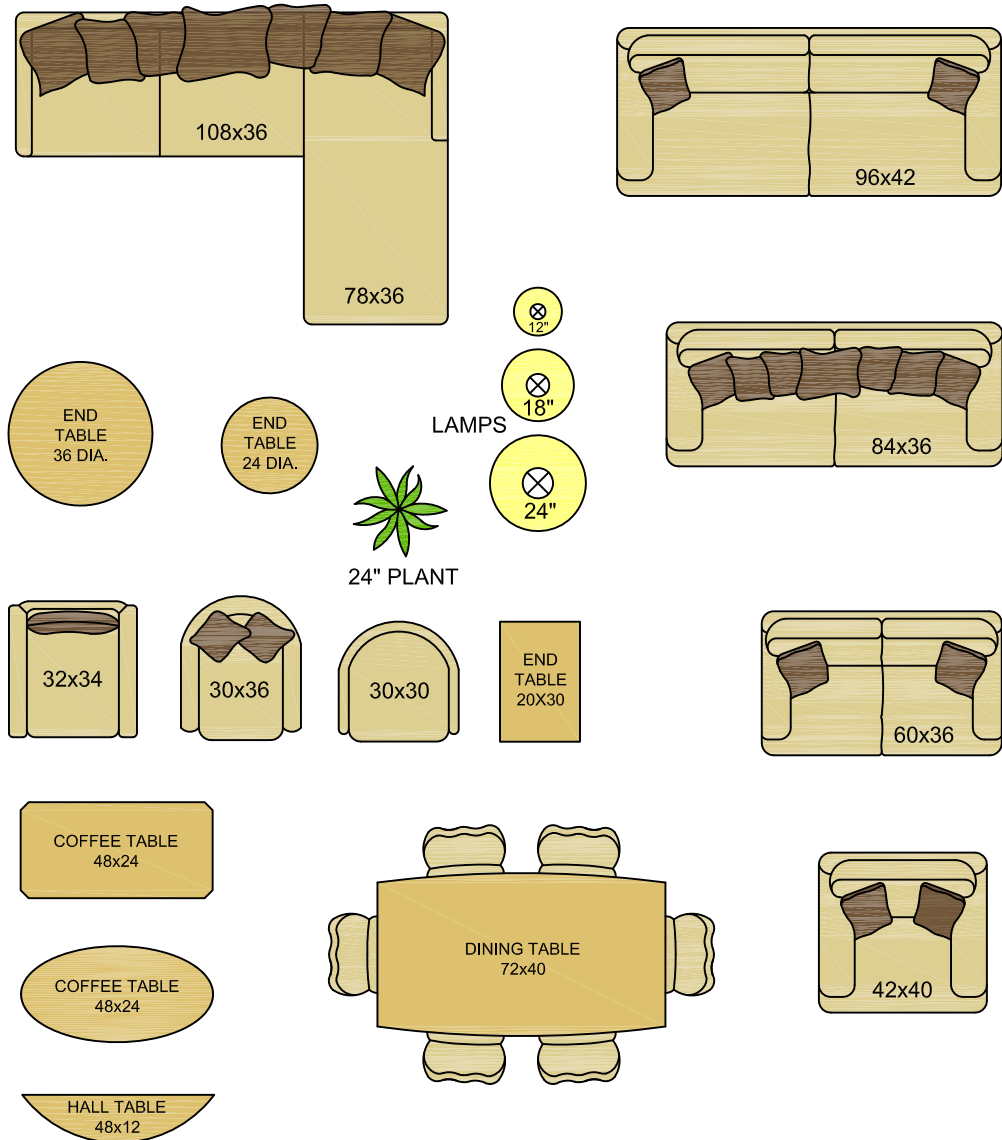

## SPACE PLANNING FURNITURE TEMPLATE

SCALE: 1/4"=1'-0"

### INSTRUCTIONS:

1. PRINT OUT THE FURNITURE TEMPLATE AND THE GRAPH PAPER SHEETS. IT'S RECOMMENDED TO PRINT THE FURNITURE TEMPLATE ONTO THICKER CARD STOCK PAPER.
2. CUT OUT THE FURNITURE AS INDIVIDUAL PIECES. 
3. ARRANGE THE FURNITURE ON THE PROVIDED 1/4"=1'-0" SCALED GRAPH PAPER.

ARCHBLOCKS.COM

← 37'-0" →

← 30'-0" →

PROJECT:

DESIGNER:

SCALE: 1/4"=1'-0"

DATE: